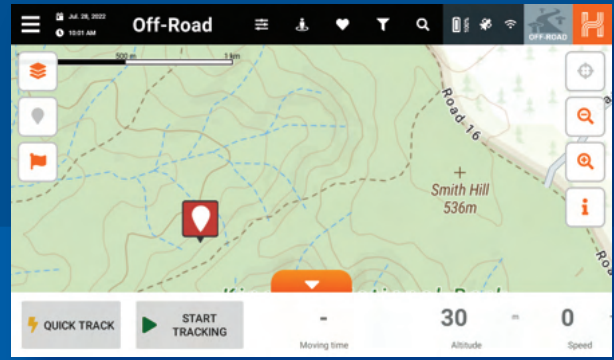

Hema Maps' award winning off-road navigation & track information

Hema Cloud account compatible (basic subscription included)

Over 100,000 moderated and verified points of interest

Built-in GPS for accurate location and offline navigation

On-Road

- Dedicated on-road turn by turn navigation powered by HERE Technologies
- Interactive mapping with detailed voice and visual guidance, point to point routing
- Navigation warnings including speed limits, speed alerts and route guidance
- Comprehensive Australia wide road network with highly accurate data and traffic alerts (when connected) with Hema Maps POIs overlaid
- On-road map updates for the HERE turn by turn navigation available to download regularly
- Navigate from your turn by turn navigation running and toggle to off-road mode with one click

Off-Road

- Purpose built off-road navigation tool powered by Hema Maps
- Navigate remote areas and 4WD tracks with Hema Explorer Digital Map
- Experience high fidelity, seamless multi-scale, Australian-wide topographic mapping
- Multiple Map Layers available plus track / waypoint overlay
- Access over 100,000 moderated listings plus over 40,000 Hema Maps verified POI's
- Track recording and online trip planning can be synced via the Hema Cloud

- A** ON-ROAD - Turn by Turn Navigation
- B** OFF-ROAD - 4WD & Remote Touring
- C** ADVENTURE MAPS - Hema Print Maps (Not Included, In-App Purchase Available)
- D** Drop down menu including trips, tracks, routes
- E** Date and time
- F** Battery indicator
- G** Wi-Fi indicator
- H** Navigation button
- I** My location
- J** App Settings
- K** Device Settings
- L** Data Sync
- M** Quick Start Guide
- N** Customise Home Buttons
- O** Updater
- P** All Apps